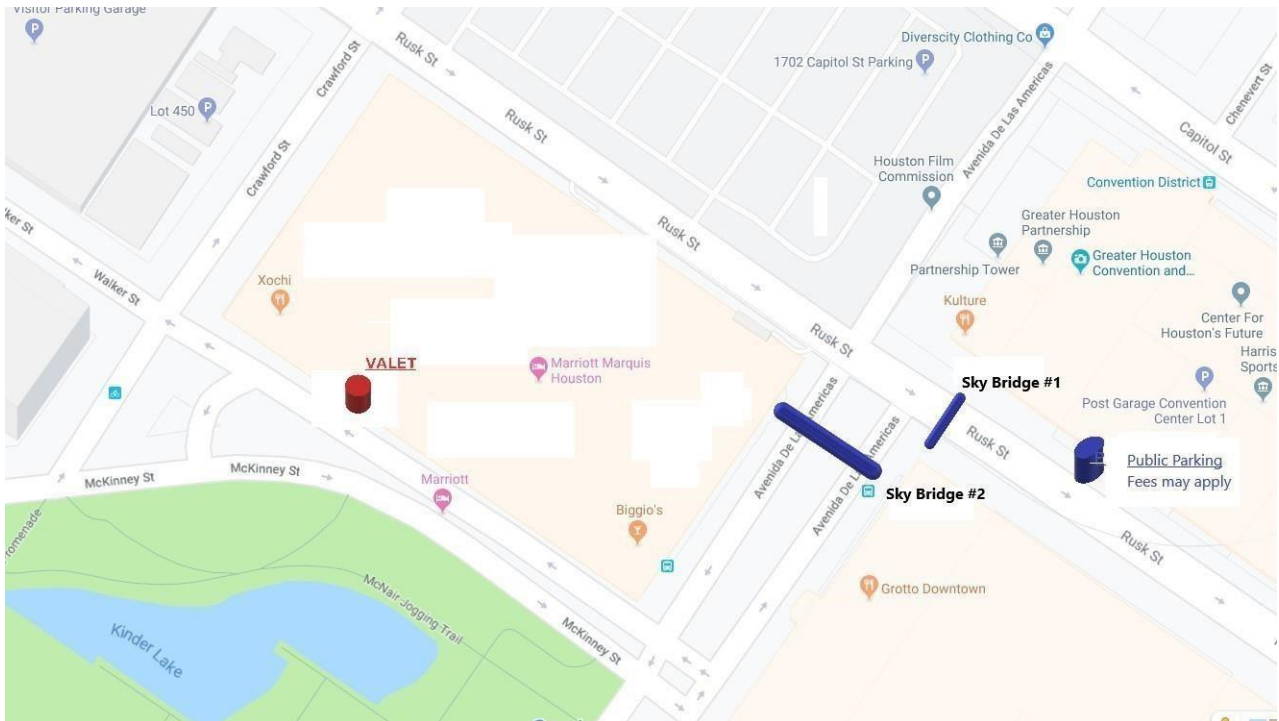

**\*Prices subject to change\***

Hotel Self-Parking located in the Avenida North Parking Garage with entrances via Rusk & Capitol Streets. Access Hotel and Convention Center via Sky Bridge on 2nd Floor.

# SELF PARKING

- 1) As you go down on Rusk St., towards the 69 FWY, you will pass Sky Bridge #1 (See picture above) and the entrance will be on your left. (Picture Below shows how the entrance looks.)

# BUS DROP OFF

- 1) The bus drop off is located on Crawford St., before Rusk St. The picture above shows you Crawford St. and Walker St.

- 2) The picture above shows location if you were on Crawford St. passing Walker St.