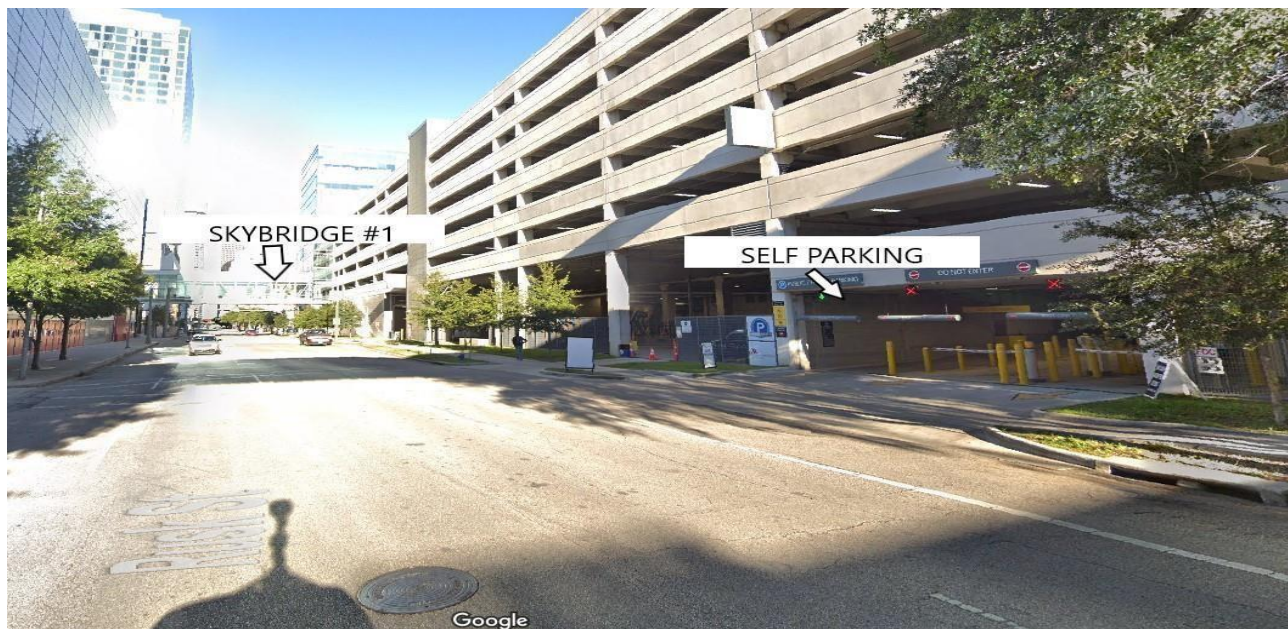

**\*Prices subject to change\***

Hotel Self-Parking located in the Avenida North Parking Garage with entrances via Rusk & Capitol Streets. Access Hotel and Convention Center via Sky Bridge on 2nd Floor.

# SELF PARKING

- 1) As you go down on Rusk St., towards the 69 FWY, you will pass Sky Bridge #1 (See picture above) and the entrance will be on your left. (Picture Below shows how the entrance looks.)