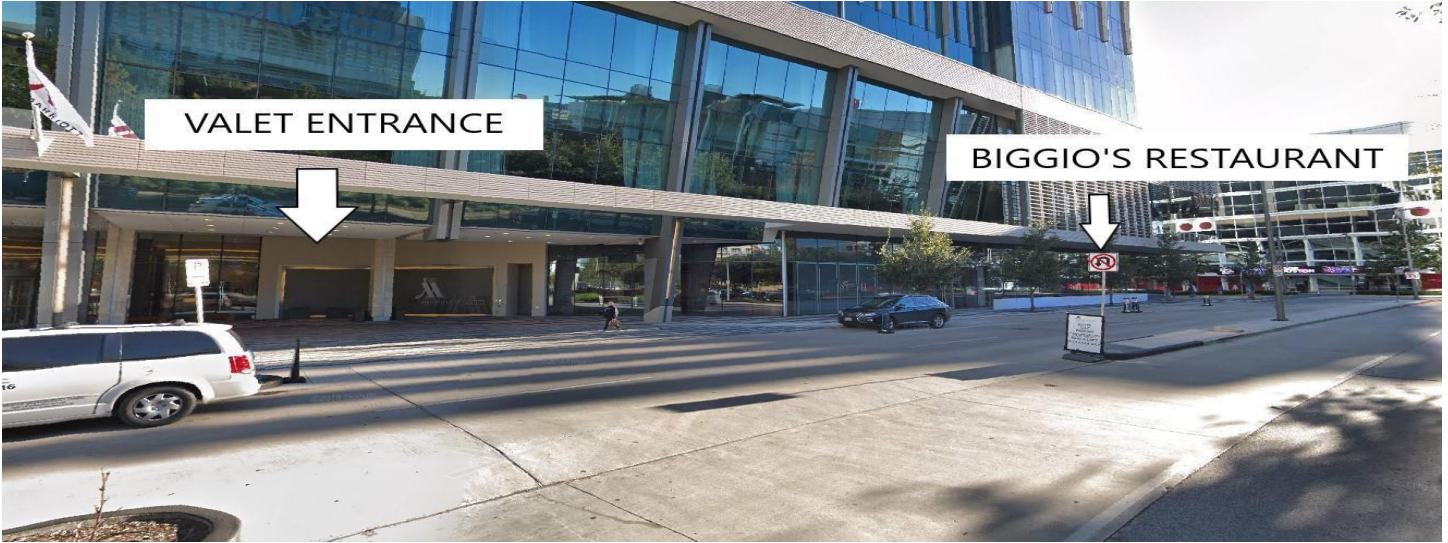

The picture below, shows you the entrance of Sky Bridge #1 from the elevators and if you were to take the escalator from the 1<sup>st</sup> floor.

- 3) Once you have crossed Sky Bridge #1 you will have arrived to G.R.B. Convention Center.
- 4) Sky Bridge #2 will be to the right, and if you are facing Sky Bridge #2, on the right hand side you will see the Marriott Marquis logo, as shown in the above picture.
- 5) You will take the bridge and arrive on the 2<sup>nd</sup> floor of the hotel (Picture Below). Lobby will be on the 1<sup>st</sup> floor.

# VALET

1) The Main entrance to the Hotel and valet may be accessed on Walker St. (Making a right), and McKinney St (Making a Left).