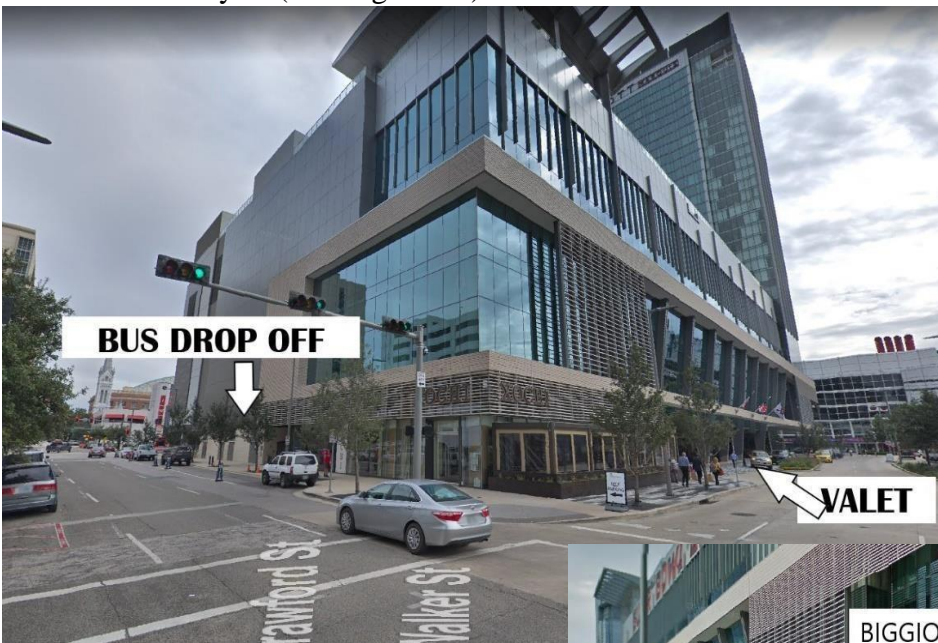

# SELF PARKING

- 1) As you go down on Rusk St., towards the 69 FWY, you will pass Sky Bridge #1 (See picture above) and the entrance will be on your left. (Picture Below shows how the entrance looks.)

# HOTEL ACCESS

- 1) You may gain access from self-parking through Sky Bridge #1 and 2. (Picture above)
- 2) To gain access to Sky Bridge # 1, you must take the elevator, stairs, or escalator to the second floor.

The picture below, shows you the entrance of Sky Bridge #1 from the elevators and if you were to take the escalator from the 1<sup>st</sup> floor.

- 3) Once you have crossed Sky Bridge #1 you will have arrived to G.R.B. Convention Center.
- 4) Sky Bridge #2 will be to the right, and if you are facing Sky Bridge #2, on the right hand side you will see the Marriott Marquis logo, as shown in the above picture.
- 5) You will take the bridge and arrive on the 2<sup>nd</sup> floor of the hotel (Picture Below). Lobby will be on the 1<sup>st</sup> floor.

# VALET

1) The Main entrance to the Hotel and valet may be accessed on Walker St. (Making a right), and McKinney St (Making a Left).