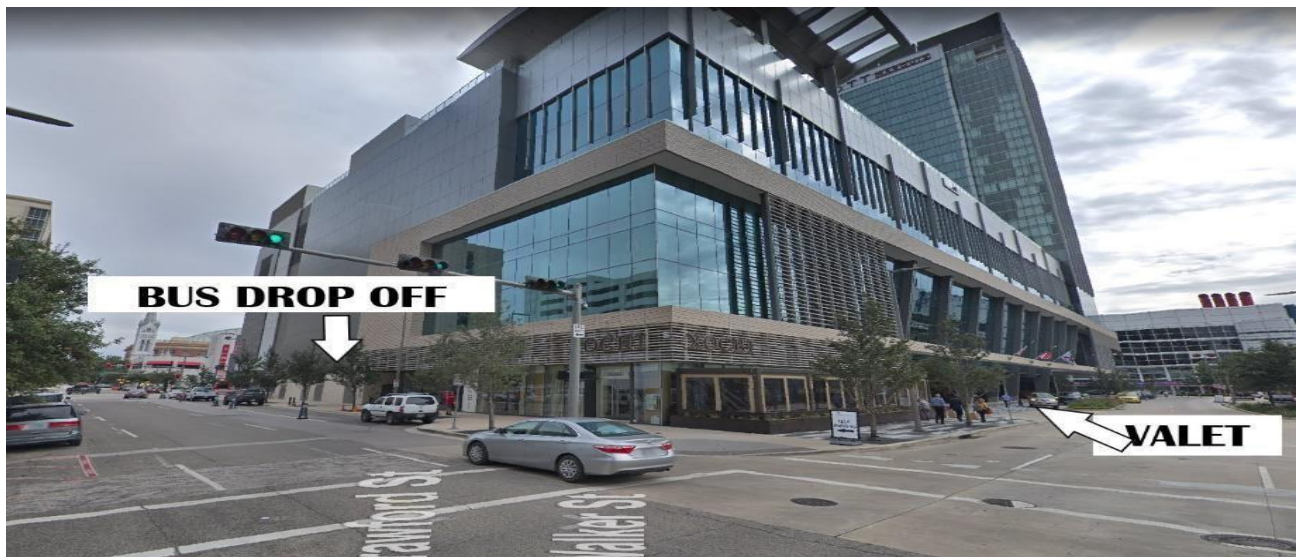

The picture below, shows you the entrance of Sky Bridge #1 from the elevators and if you were to take the escalator from the 1<sup>st</sup> floor.

- 3) Once you have crossed Sky Bridge #1 you will have arrived to G.R.B. Convention Center.
- 4) Sky Bridge #2 will be to the right, and if you are facing Sky Bridge #2, on the right hand side you will see the Marriott Marquis logo, as shown in the above picture.
- 5) You will take the bridge and arrive on the 2<sup>nd</sup> floor of the hotel (Picture Below). Lobby will be on the 1<sup>st</sup> floor.

# VALET

1) The Main entrance to the Hotel and valet may be accessed on Walker St. (Making a right), and McKinney St (Making a Left).

# BUS DROP OFF

- 1) The bus drop off is located on Crawford St., before Rusk St. The picture above shows you Crawford St. and Walker St.

- 2) The picture above shows location if you were on Crawford St. passing Walker St.