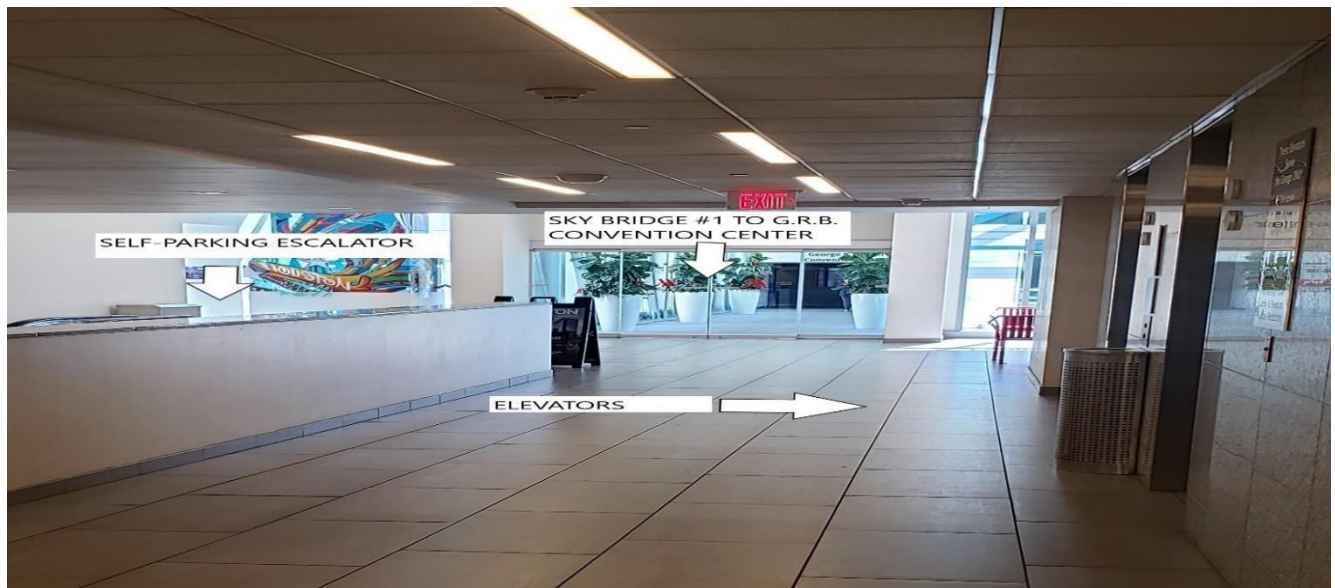

# SELF PARKING

- 1) As you go down on Rusk St., towards the 69 FWY, you will pass Sky Bridge #1 (See picture above) and the entrance will be on your left. (Picture Below shows how the entrance looks.)

# HOTEL ACCESS

- 1) You may gain access from self-parking through Sky Bridge #1 and 2. (Picture above)
- 2) To gain access to Sky Bridge # 1, you must take the elevator, stairs, or escalator to the second floor.

The picture below, shows you the entrance of Sky Bridge #1 from the elevators and if you were to take the escalator from the 1<sup>st</sup> floor.

- 3) Once you have crossed Sky Bridge #1 you will have arrived to G.R.B. Convention Center.
- 4) Sky Bridge #2 will be to the right, and if you are facing Sky Bridge #2, on the right hand side you will see the Marriott Marquis logo, as shown in the above picture.
- 5) You will take the bridge and arrive on the 2<sup>nd</sup> floor of the hotel (Picture Below). Lobby will be on the 1<sup>st</sup> floor.