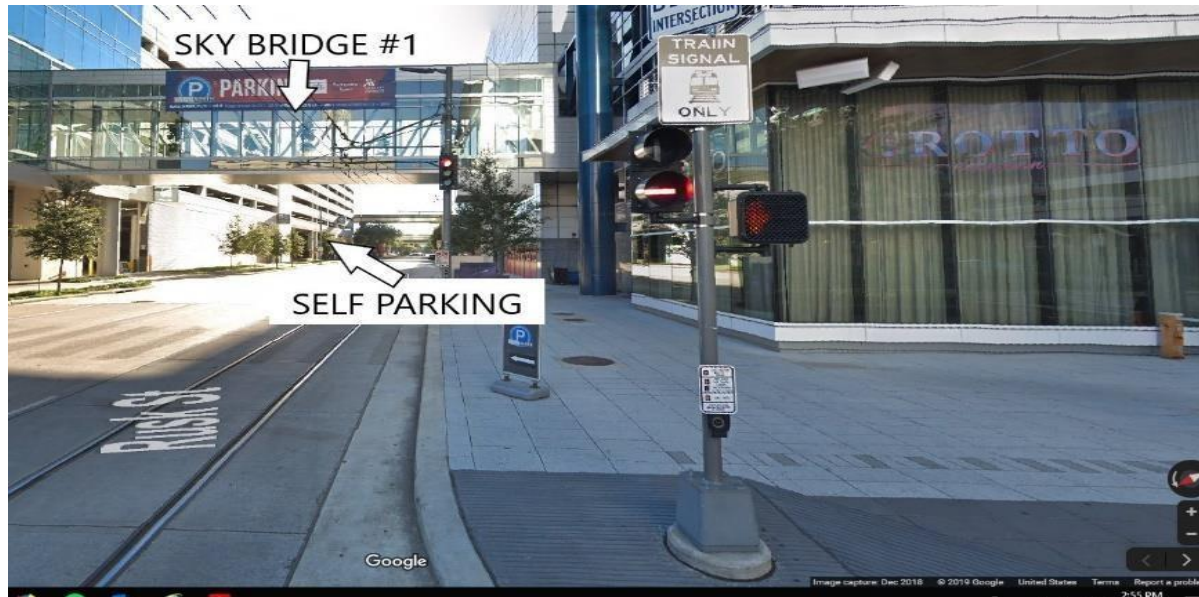

**\*Prices subject to change\***

Hotel Self-Parking located in the Avenida North Parking Garage with entrances via Rusk & Capitol Streets. Access Hotel and Convention Center via Sky Bridge on 2nd Floor.

# SELF PARKING

- 1) As you go down on Rusk St., towards the 69 FWY, you will pass Sky Bridge #1 (See picture above) and the entrance will be on your left. (Picture Below shows how the entrance looks.)

# HOTEL ACCESS

- 1) You may gain access from self-parking through Sky Bridge #1 and 2. (Picture above)
- 2) To gain access to Sky Bridge # 1, you must take the elevator, stairs, or escalator to the second floor.

The picture below, shows you the entrance of Sky Bridge #1 from the elevators and if you were to take the escalator from the 1<sup>st</sup> floor.

- 3) Once you have crossed Sky Bridge #1 you will have arrived to G.R.B. Convention Center.
- 4) Sky Bridge #2 will be to the right, and if you are facing Sky Bridge #2, on the right hand side you will see the Marriott Marquis logo, as shown in the above picture.
- 5) You will take the bridge and arrive on the 2<sup>nd</sup> floor of the hotel (Picture Below). Lobby will be on the 1<sup>st</sup> floor.