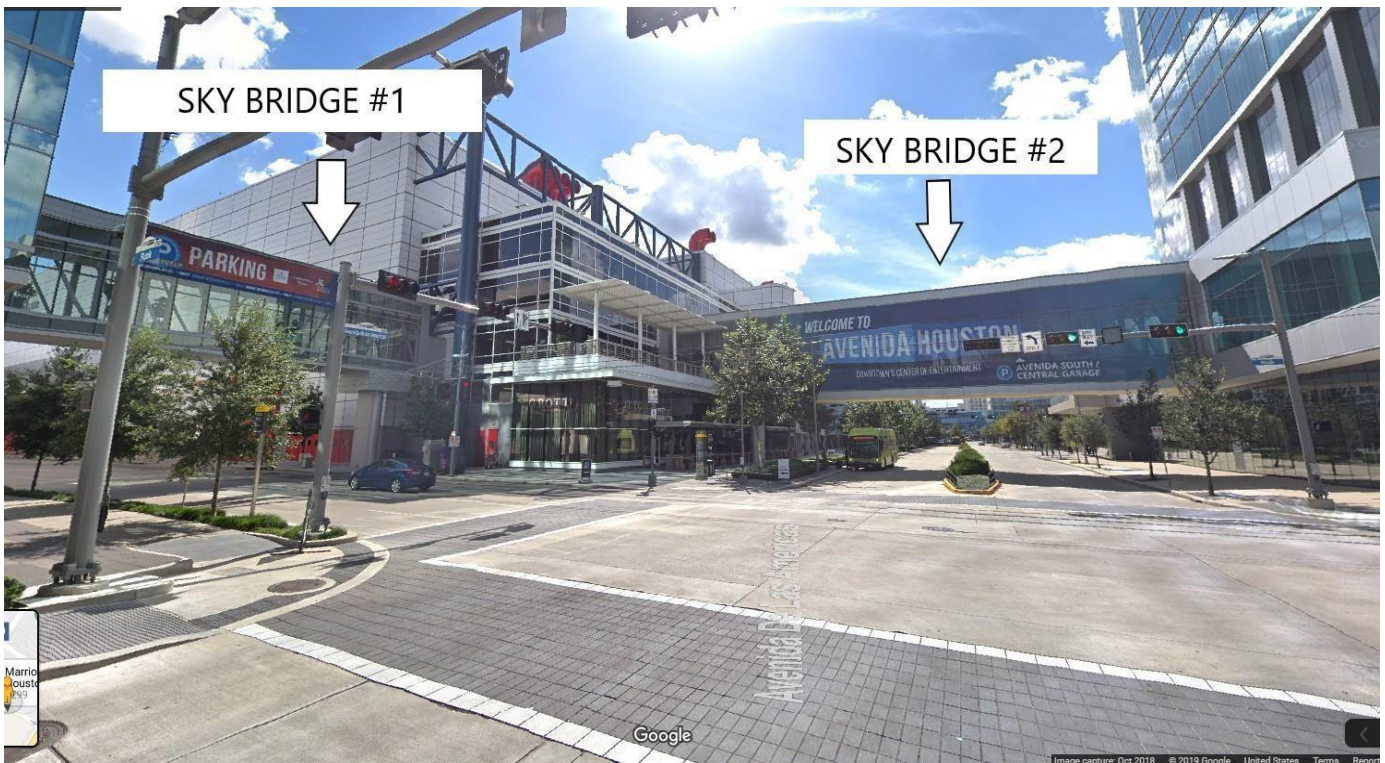

**\*Prices subject to change\***

Hotel Self-Parking located in the Avenida North Parking Garage with entrances via Rusk & Capitol Streets. Access Hotel and Convention Center via Sky Bridge on 2nd Floor.

# SELF PARKING

- 1) As you go down on Rusk St., towards the 69 FWY, you will pass Sky Bridge #1 (See picture above) and the entrance will be on your left. (Picture Below shows how the entrance looks.)

# HOTEL ACCESS

- 1) You may gain access from self-parking through Sky Bridge #1 and 2. (Picture above)
- 2) To gain access to Sky Bridge # 1, you must take the elevator, stairs, or escalator to the second floor.

The picture below, shows you the entrance of Sky Bridge #1 from the elevators and if you were to take the escalator from the 1<sup>st</sup> floor.

- 3) Once you have crossed Sky Bridge #1 you will have arrived to G.R.B. Convention Center.
- 4) Sky Bridge #2 will be to the right, and if you are facing Sky Bridge #2, on the right hand side you will see the Marriott Marquis logo, as shown in the above picture.
- 5) You will take the bridge and arrive on the 2<sup>nd</sup> floor of the hotel (Picture Below). Lobby will be on the 1<sup>st</sup> floor.